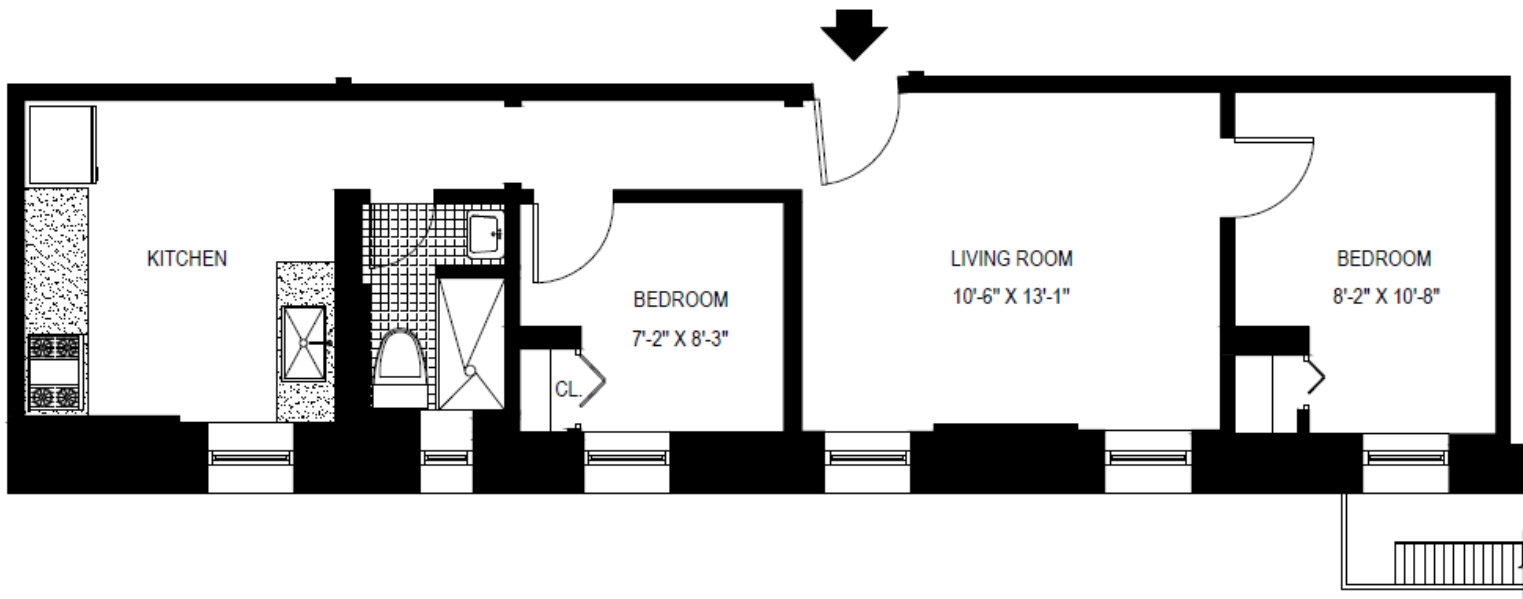

**Mount
Sinai**

For further information email housing@mountsinai.org

Real Estate Division
1249 Park Avenue, 1st Floor
New York, NY 10029
Tel: (212) 659-9630
Fax: (212) 831-3093

ADDRESS:	40 EAST 98th STREET, NEW YORK, NY
LOCATION:	Southeast corner of E 98th Street and Madison Ave
YEAR BUILT:	1930
NUMBER OF STORIES:	5
UNIT TYPES: (subject to availability)	2 Bedroom
TYPE OF BUILDING:	Non Doorman/Walk-up
LAUNDRY:	None
PLAYGROUND:	None
PARKING GARAGE:	None
ACCESSIBILITY:	Subway access to #6 train. MTA bus service along main avenues and thoroughfares.

ADDRESS: 40 EAST 98TH STREET, NEW YORK, NY 10029
C LINE
2 BEDROOMS
AREA: 538 Sq. Ft.

ADDRESS: 40 EAST 98TH STREET, NEW YORK, NY 10029
E LINE
2 BEDROOMS
AREA: 668 Sq. Ft.