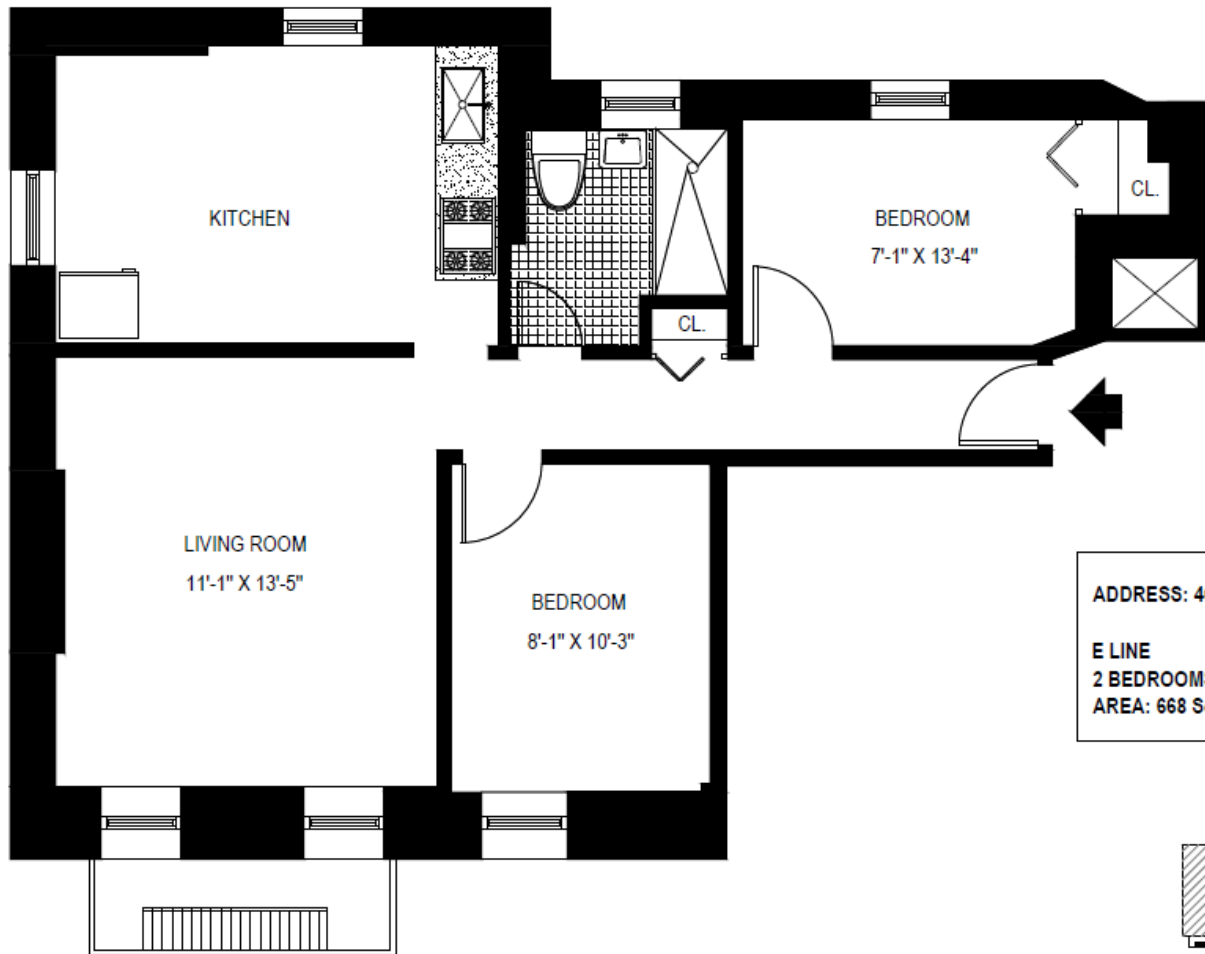

**Mount
Sinai**

For further information email housing@mountsinai.org

Real Estate Division
1249 Park Avenue, 1st Floor
New York, NY 10029
Tel: (212) 659-9630
Fax: (212) 831-3093

ADDRESS:	40 EAST 98th STREET, NEW YORK, NY
LOCATION:	Southeast corner of E 98th Street and Madison Ave
YEAR BUILT:	1930
NUMBER OF STORIES:	5
UNIT TYPES: (subject to availability)	2 Bedroom
TYPE OF BUILDING:	Non Doorman/Walk-up
LAUNDRY:	None
PLAYGROUND:	None
PARKING GARAGE:	None
ACCESSIBILITY:	Subway access to #6 train. MTA bus service along main avenues and thoroughfares.

ADDRESS: 40 EAST 98TH STREET, NEW YORK, NY 10029
C LINE
2 BEDROOMS
AREA: 538 Sq. Ft.

ADDRESS: 40 EAST 98TH STREET, NEW YORK, NY 10029
E LINE
2 BEDROOMS
AREA: 668 Sq. Ft.